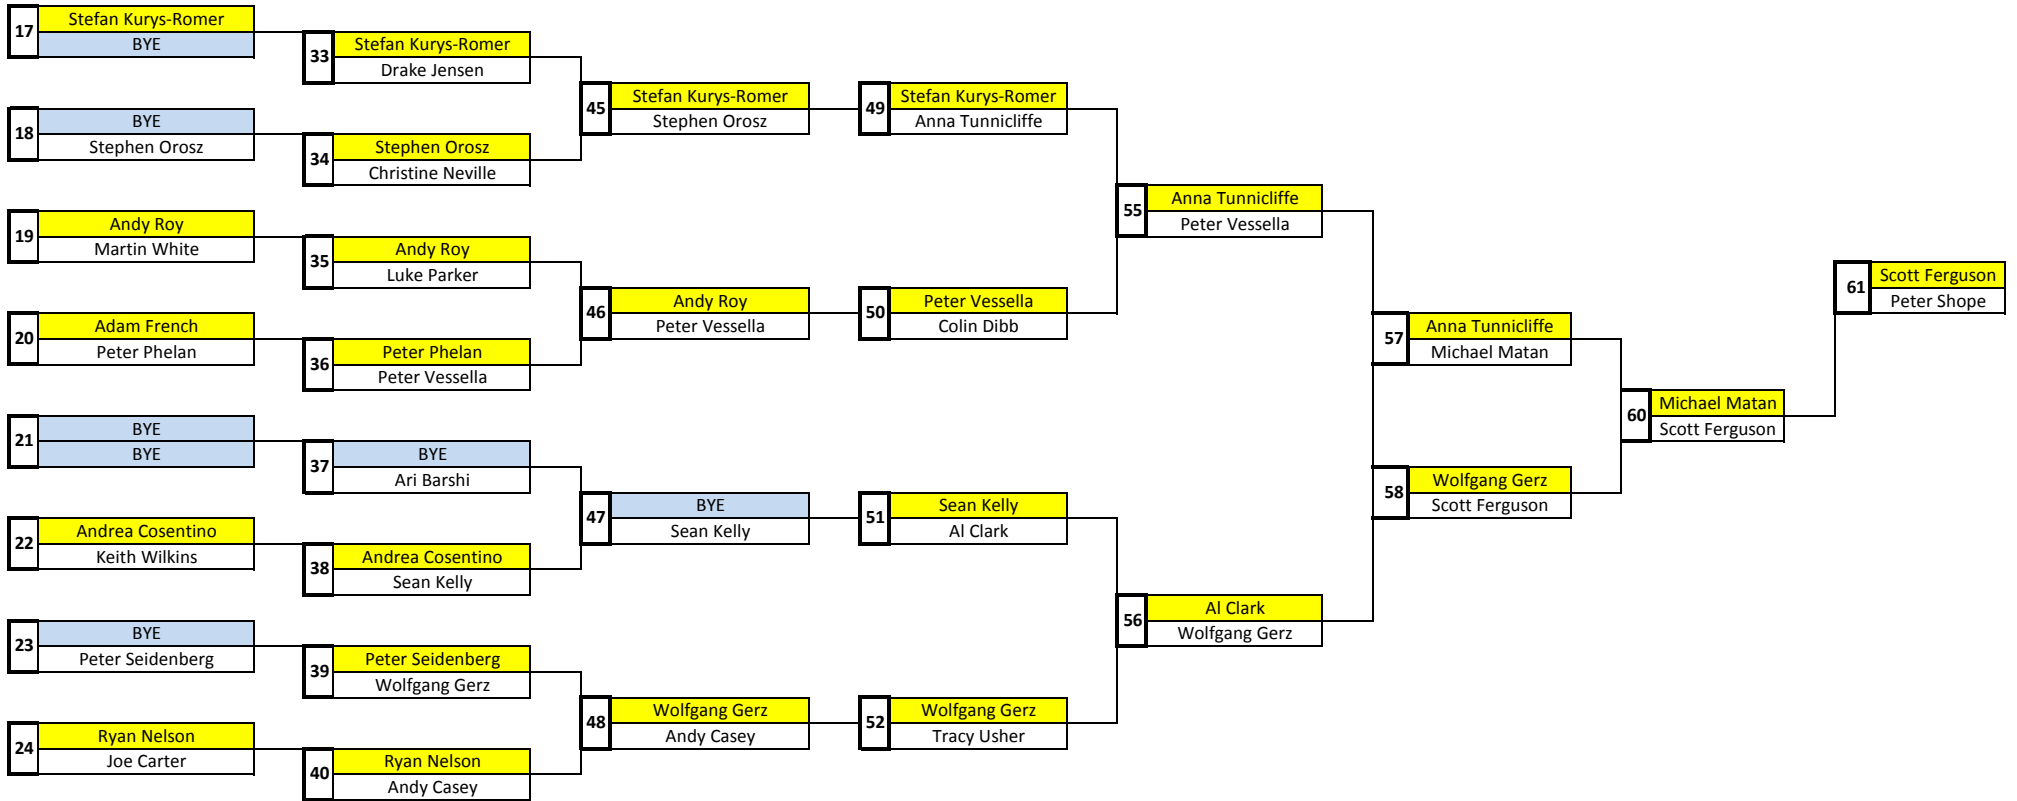

2011 StFYC Heavy Weather Slalom Consolation Bracket

J