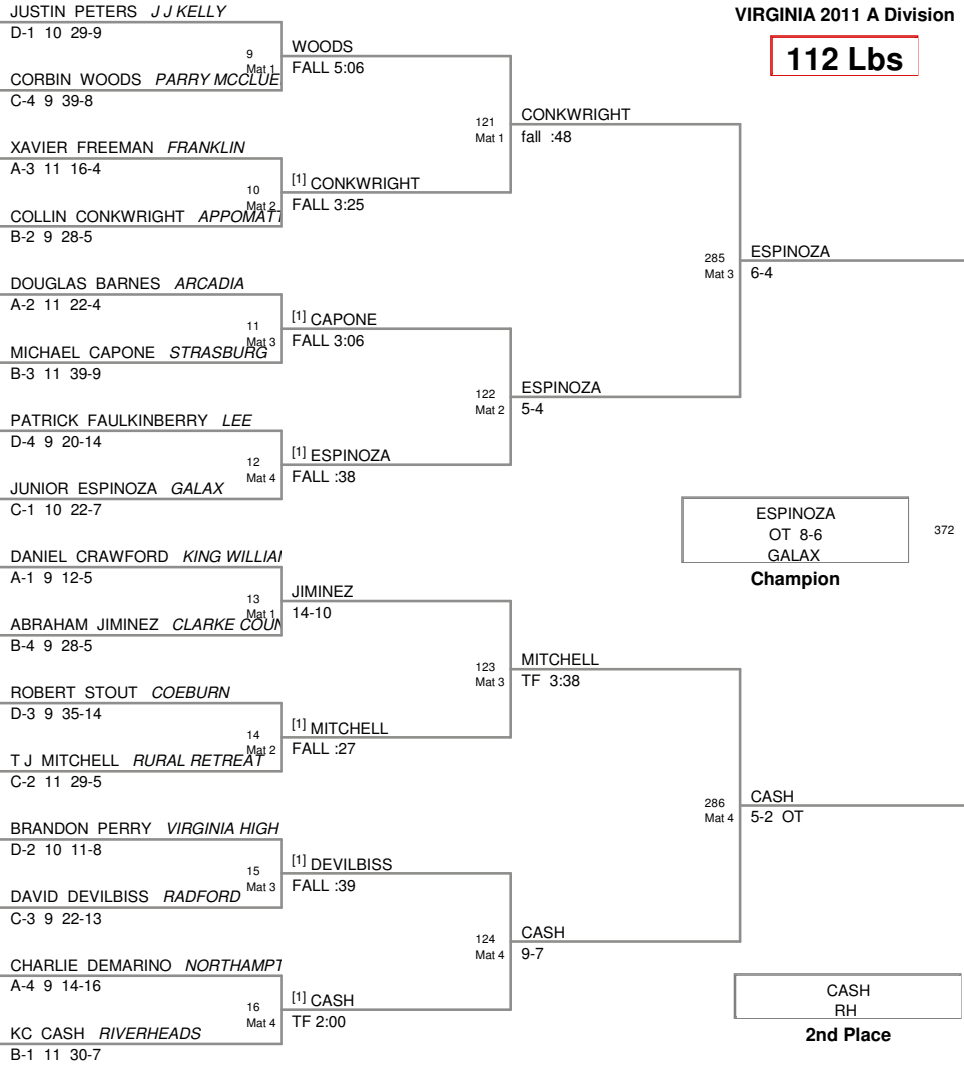

VIRGINIA 2011 A STATE
VIRGINIA 2011 A Division

103 Lbs

VIRGINIA 2011 A STATE
VIRGINIA 2011 A Division

112 Lbs

VIRGINIA 2011 A STATE
VIRGINIA 2011 A Division

119 Lbs

VIRGINIA 2011 A STATE
VIRGINIA 2011 A Division

125 Lbs

VIRGINIA 2011 A STATE
VIRGINIA 2011 A Division

130 Lbs

VIRGINIA 2011 A STATE
VIRGINIA 2011 A Division

135 Lbs

VIRGINIA 2011 A STATE
VIRGINIA 2011 A Division

152 Lbs

VIRGINIA 2011 A STATE
VIRGINIA 2011 A Division

189 Lbs