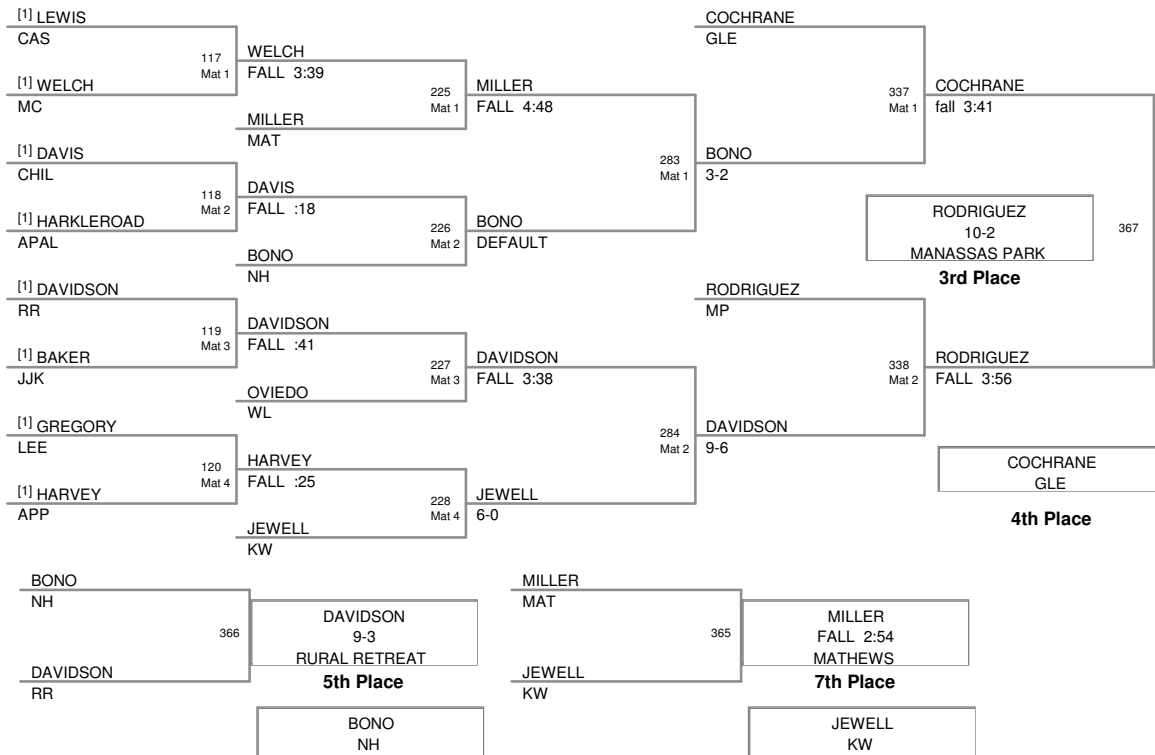

VIRGINIA 2011 A STATE
VIRGINIA 2011 A Division

103 Lbs

VIRGINIA 2011 A STATE
VIRGINIA 2011 A Division

112 Lbs

VIRGINIA 2011 A STATE
VIRGINIA 2011 A Division

119 Lbs

VIRGINIA 2011 A STATE
VIRGINIA 2011 A Division

125 Lbs

VIRGINIA 2011 A STATE
VIRGINIA 2011 A Division

130 Lbs

VIRGINIA 2011 A STATE
VIRGINIA 2011 A Division

135 Lbs

VIRGINIA 2011 A STATE
VIRGINIA 2011 A Division

152 Lbs

VIRGINIA 2011 A STATE
VIRGINIA 2011 A Division

189 Lbs