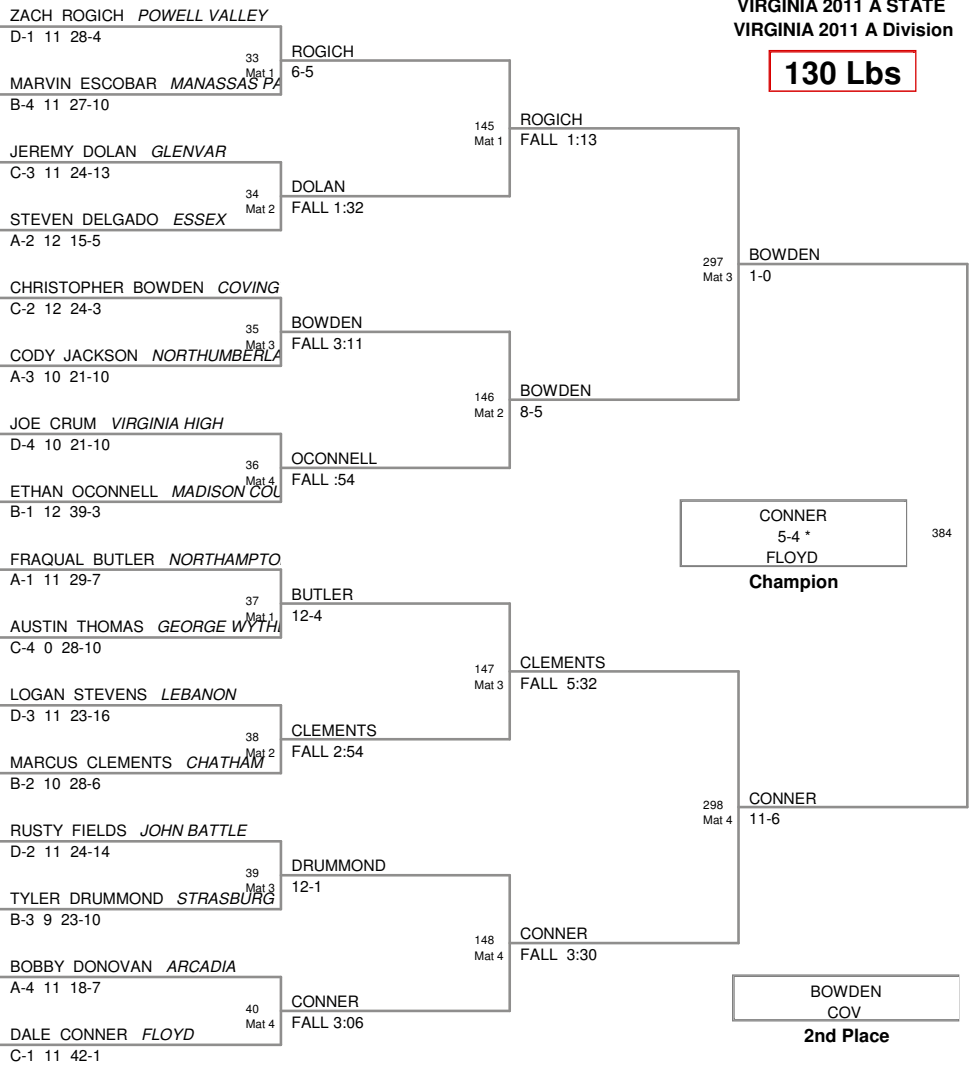

VIRGINIA 2011 A STATE
VIRGINIA 2011 A Division

103 Lbs

VIRGINIA 2011 A STATE
VIRGINIA 2011 A Division

112 Lbs

VIRGINIA 2011 A STATE
VIRGINIA 2011 A Division

119 Lbs

VIRGINIA 2011 A STATE
VIRGINIA 2011 A Division

125 Lbs

VIRGINIA 2011 A STATE
VIRGINIA 2011 A Division

130 Lbs

VIRGINIA 2011 A STATE
VIRGINIA 2011 A Division

135 Lbs

VIRGINIA 2011 A STATE
VIRGINIA 2011 A Division

152 Lbs

VIRGINIA 2011 A STATE
VIRGINIA 2011 A Division

189 Lbs