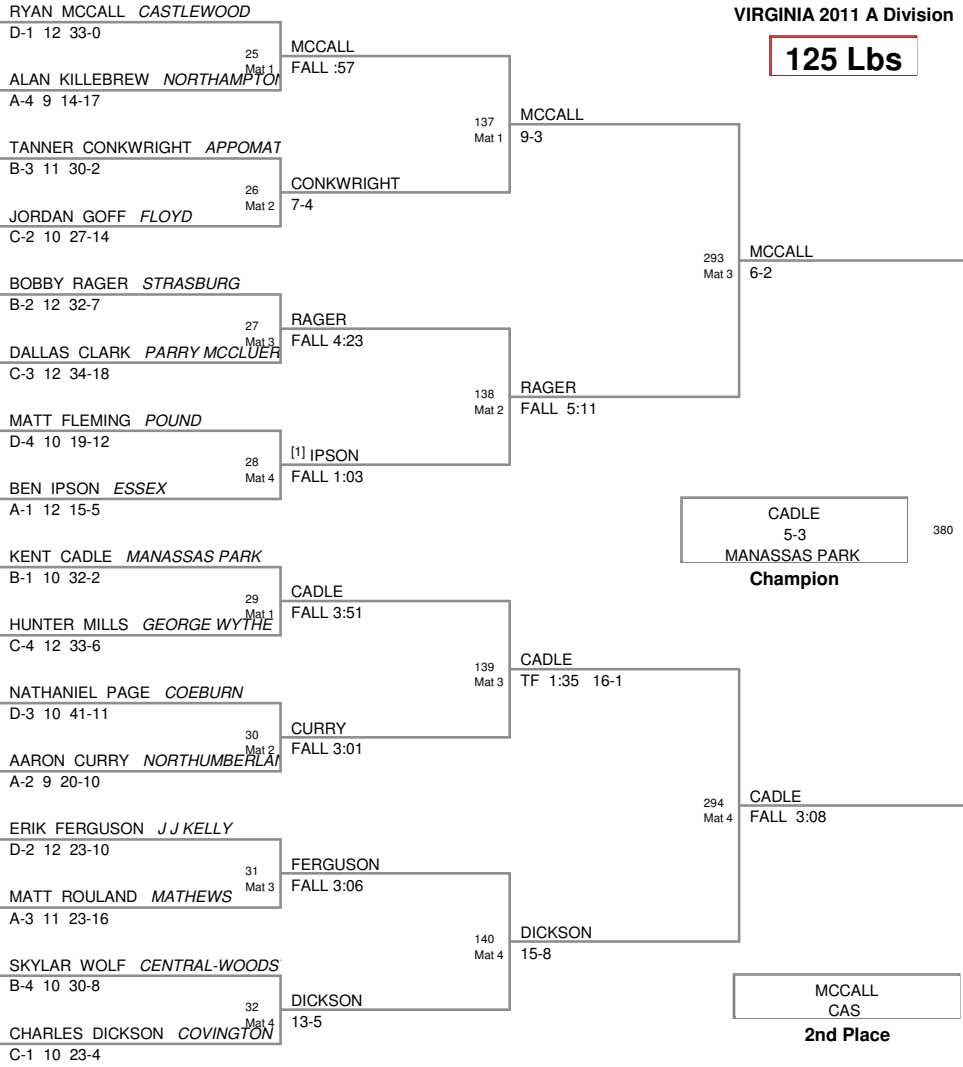

VIRGINIA 2011 A STATE
VIRGINIA 2011 A Division

103 Lbs

VIRGINIA 2011 A STATE
VIRGINIA 2011 A Division

112 Lbs

VIRGINIA 2011 A STATE
VIRGINIA 2011 A Division

119 Lbs

VIRGINIA 2011 A STATE
VIRGINIA 2011 A Division

125 Lbs

VIRGINIA 2011 A STATE
VIRGINIA 2011 A Division

130 Lbs

VIRGINIA 2011 A STATE
VIRGINIA 2011 A Division

135 Lbs

VIRGINIA 2011 A STATE
VIRGINIA 2011 A Division

152 Lbs

VIRGINIA 2011 A STATE
VIRGINIA 2011 A Division

189 Lbs