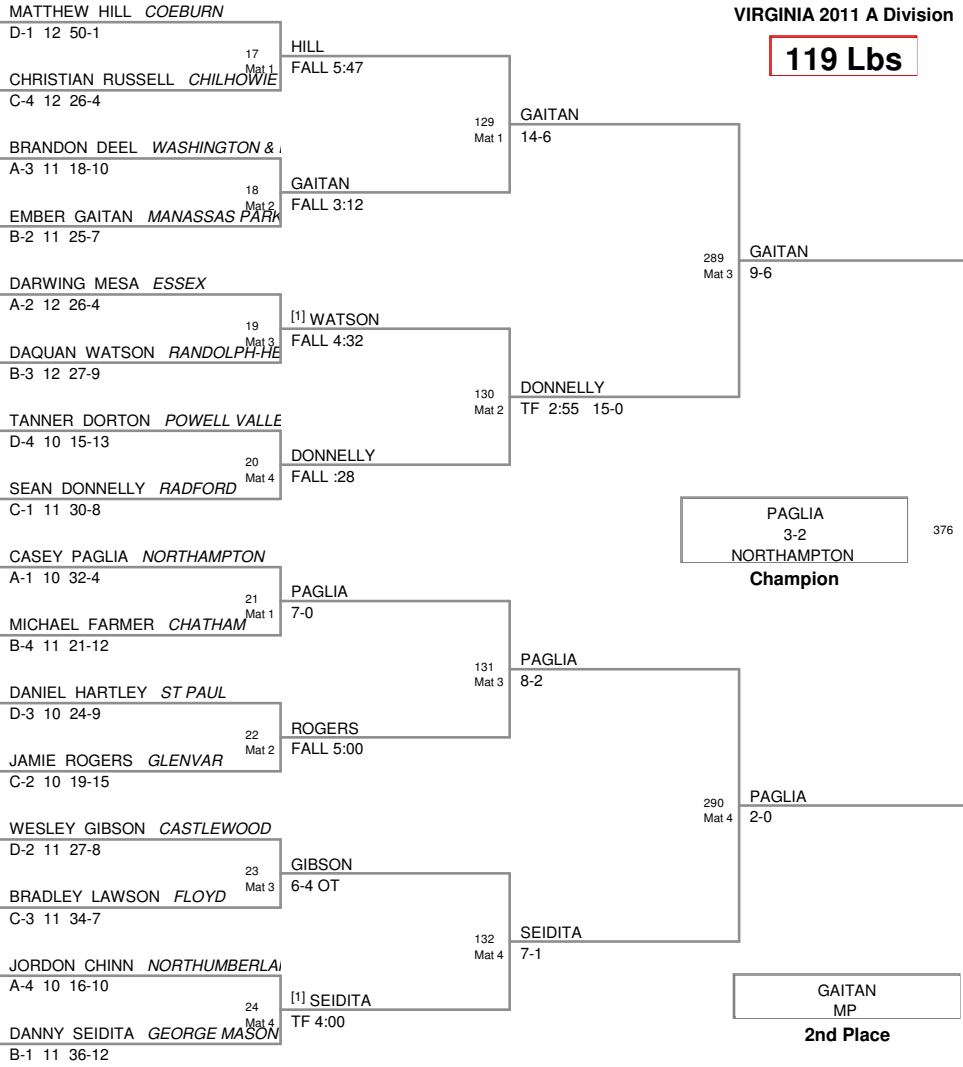

VIRGINIA 2011 A STATE
VIRGINIA 2011 A Division

103 Lbs

VIRGINIA 2011 A STATE
VIRGINIA 2011 A Division

112 Lbs

VIRGINIA 2011 A STATE
VIRGINIA 2011 A Division

119 Lbs

VIRGINIA 2011 A STATE
VIRGINIA 2011 A Division

125 Lbs

VIRGINIA 2011 A STATE
VIRGINIA 2011 A Division

130 Lbs

VIRGINIA 2011 A STATE
VIRGINIA 2011 A Division

135 Lbs

VIRGINIA 2011 A STATE
VIRGINIA 2011 A Division

152 Lbs

VIRGINIA 2011 A STATE
VIRGINIA 2011 A Division

189 Lbs