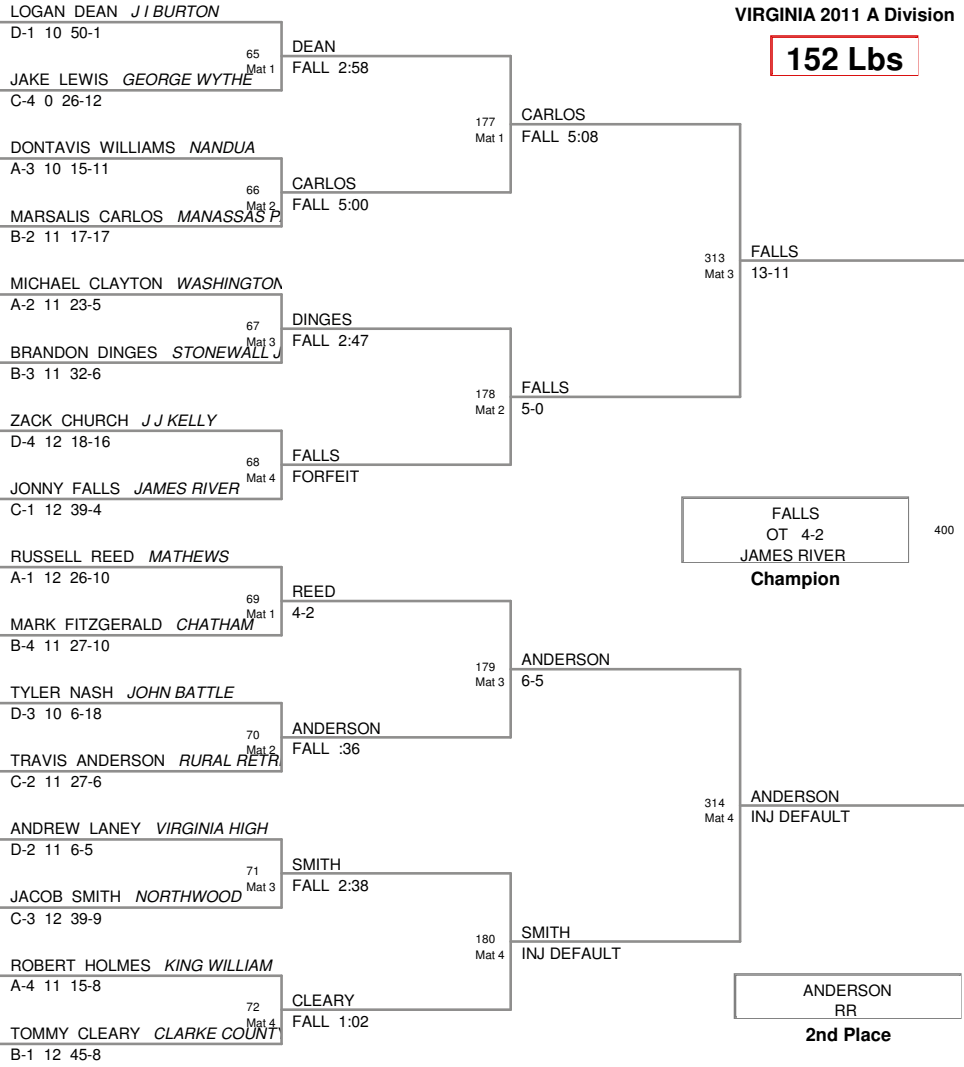

125 Lbs

VIRGINIA 2011 A STATE
VIRGINIA 2011 A Division

130 Lbs

VIRGINIA 2011 A STATE
VIRGINIA 2011 A Division

135 Lbs

VIRGINIA 2011 A STATE
VIRGINIA 2011 A Division

152 Lbs

VIRGINIA 2011 A STATE
VIRGINIA 2011 A Division

189 Lbs