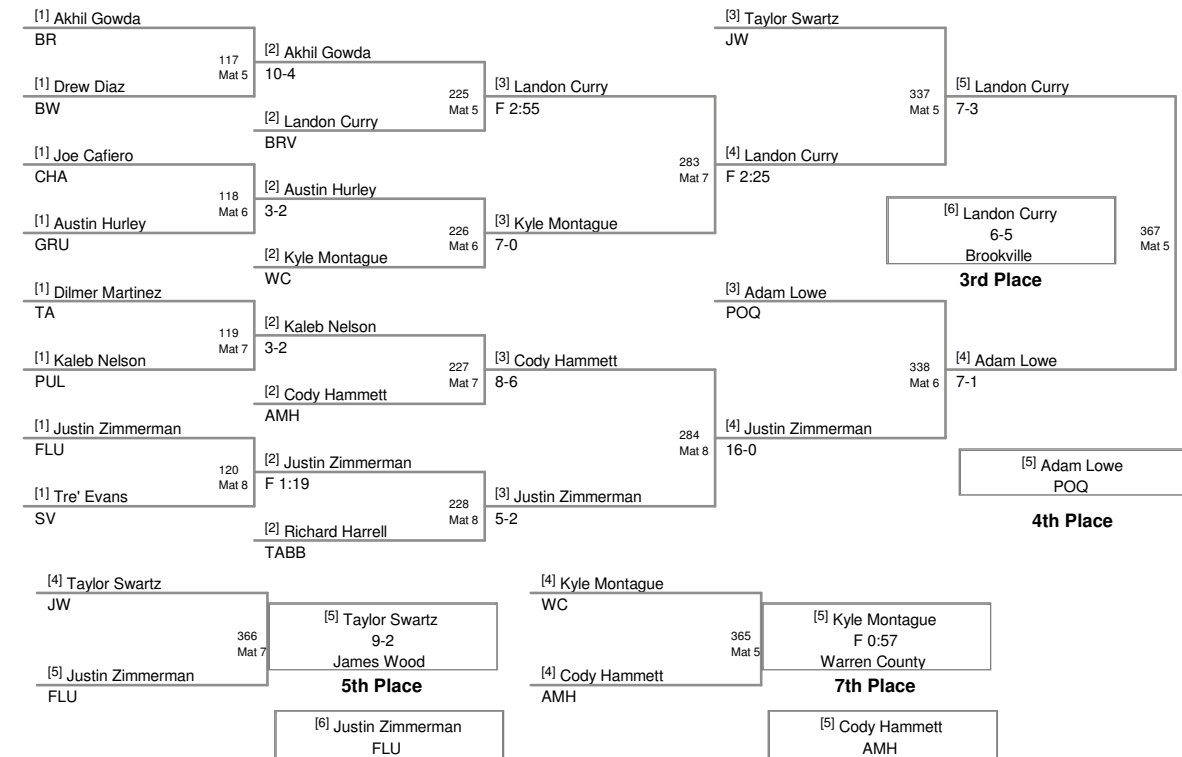

2011 AA State
2011 AA State Division

103 Lbs

2011 AA State
2011 AA State Division

112 Lbs

2011 AA State
2011 AA State Division

119 Lbs

2011 AA State
2011 AA State Division

125 Lbs